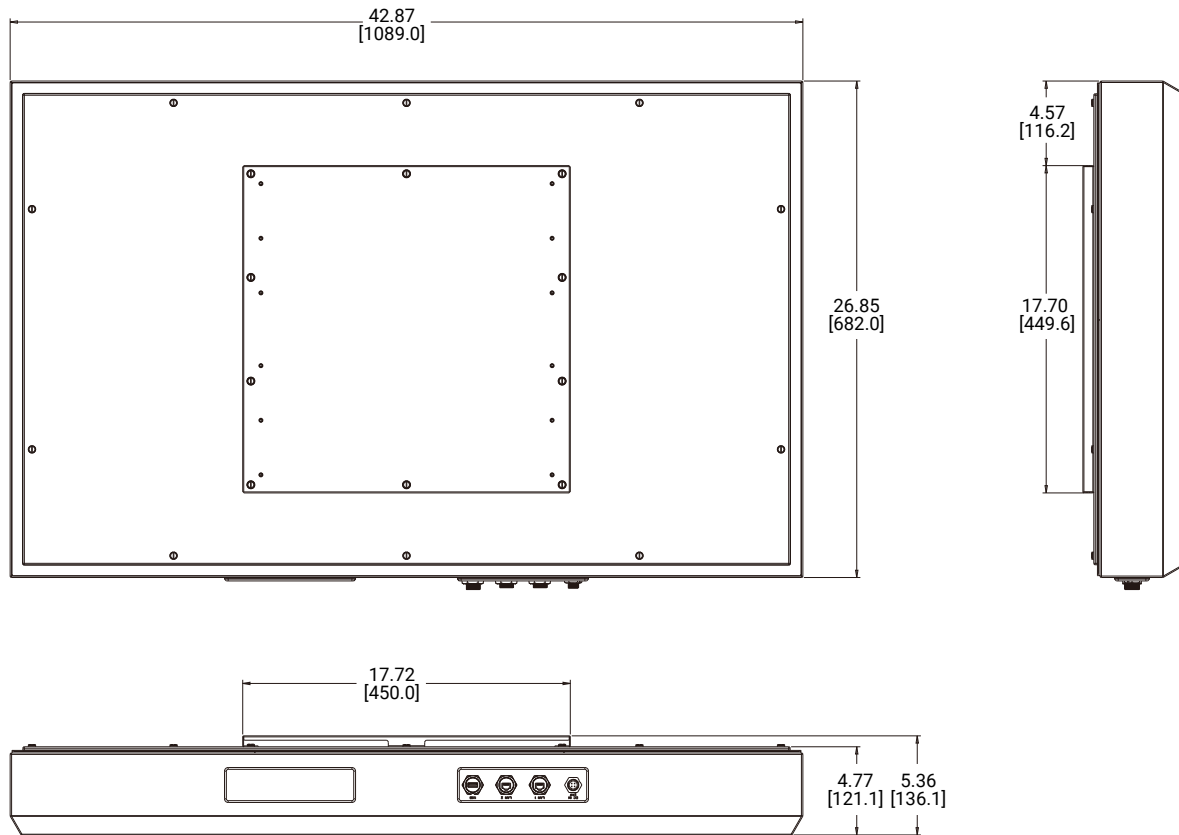

### Features

- 42" Active Matrix TFT LCD Display
- Stainless Steel Enclosure
- IR Touch or Tempered Glass
- Intel Atom E384 / i7-6600U CPU
- Up to 8GB DDR3/ Up to 16GB DDR4
- 1x Gigabit Ethernet
- 2x USB 2.0 ports
- 1 x Optional 2.5" SATASSD
- Wi-Fi Connectivity (Optional)
- 24VDC Operating Voltage

### Specifications

Model Name	ARP-5542AX-E01
<b>LCD Display</b>	
Display Size (Diagonal)	42 inch
Max Resolution	1920 x 1080
Backlight Lifetime (Hours)	50,000 hours
<b>Visual Characteristics</b>	
Colors	16.7 million
Aspect Ratio	16:9
Viewing Angle (V/H)	178° / 178°
Contrast Ratio	4000:1
Brightness	500 nits
<b>Touchscreen</b>	
Technology	Infrared
Interface	USB
Driver	Windows 7, Windows 10
<b>Enclosure</b>	
NEMA 4	N/A
NEMA 4x	Stainless Steel
<b>System</b>	
CPU	Intel E3845 1.91GHz ATOM CPU
Chipset	Bay Trail
Memory	Up to 8GB DDR3L SO-DIMM
Video Controller	Intel Gen7 Intel Graphics DX 11, OGL3.2
External Video Output	N/A
Storage Option	2.5" SSD
Compact Flash	N/A
Keyboard / Mouse	USB
Audio	N/A
Watchdog Timer	Programmable 1 - 255 sec
Remote Boot	ThinManager Ready, PXE
Expansion Slot	N/A
<b>I/O Communication</b>	
USB Port	2 x USB 2.0
Serial Port	N/A
IEEE 1394	N/A
LAN	1 x Gigabit
Parallel	N/A
GPIO	N/A
<b>Smart Battery</b>	
External Smart Battery	N/A
<b>OS Support</b>	
OS Support	Windows 7, Windows 10
<b>Power/Thermal Specs</b>	
Power Requirement (Max)	24VDC / 7.54A
Power Consumption (Max)	181 W
Recommended Power Supply	259 W
Heat Dissipation	618 BTU/hr
<b>Physical Information</b>	
Mounting	Wall mount (Optional)
Net Weight	110 Lbs/ 50 kg
Dimension (W x H x D)	42.87 x 27.29 x 5.38 inch
Recommended Cutout Dimension (WxH)	1089.0 x 693.05 x 136.1 mm
<b>Environmental</b>	
Operating Temperature	0~50°C (32~122°F)
Storage Temperature	-20~60°C (-4~140°F)
Relative Humidity	0~95%
IP/NEMA Rating	Meets NEMA 4X
Certification	N/A

## Dimension Drawing

Model Name: ARP-5542AX-E01  
Size Unit: inch(mm)