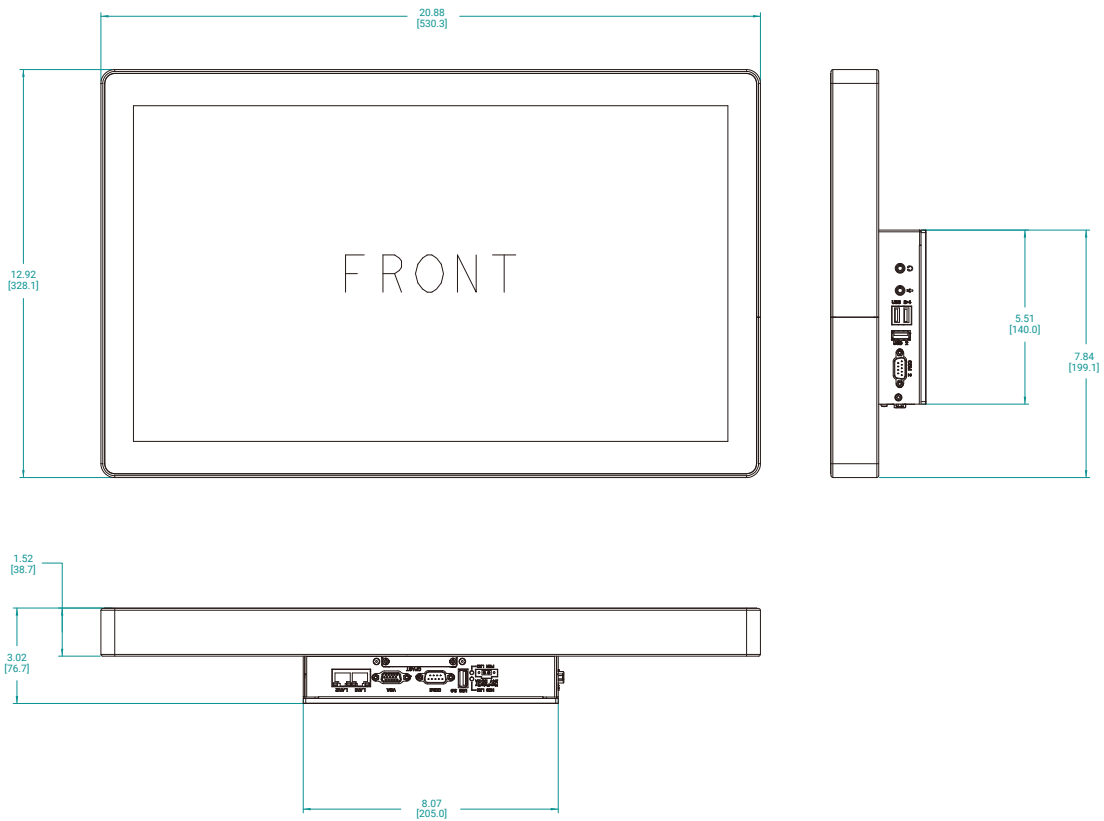

ARP-3621BP-E01-0Q3

VESA Mount Web Client Panel PC with 21.5 inch PCAP Touch Screen

Features

- 21.5" LCD, 1920 x 1080 Resolution
- Projected Capacitive Touch Screen
- VESA Mount / Wall Mount
- Intel Celeron J1900 @ 1.99GHz / Atom E3845 @ 1.91GHz CPU
- 4GB DDR3 SO-DIMM
- Dual Gigabit Ethernet
- 2 x RS-232/422/485 BIOS Selectable
- 1 x USB 3.0, 3 x USB 2.0 ports
- Line Out, Mic In

Dimension Drawing

ARP-3621BP-E01-0Q3
Size Unit: inch(mm)

Ordering Information

Item	ARP-3621BP-E01-0Q3
LCD Display	21.5" LCD / 1920 x 1080
Touch Screen	Projected Capacitive
Enclosure	Black Powder Coated Aluminum
CPU	Intel Celeron J1900 @ 1.99GHz / Atom E3845 @ 1.91GHz CPU
Memory	4GB DDR3 SO-DIMM
Storage	SSD
Web OS	Q8 Edge
Power Supply	110/220VAC Input Power Adaptor