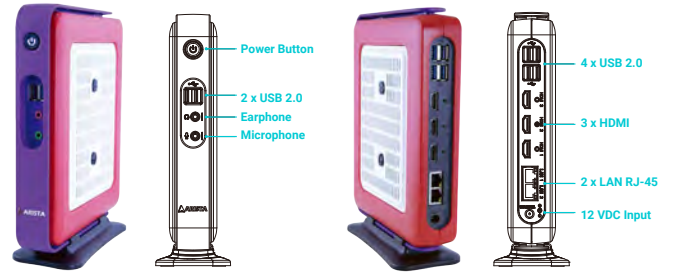

Front Side

Back Side

AP-3500-E01-0Q3

AP-3500-H01-0Q3