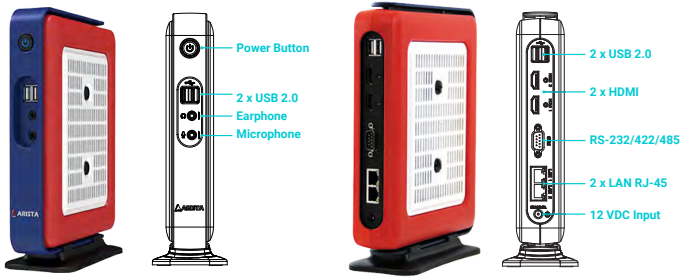

Back Side

AP-3500-E01-0Q3

AP-3500-H01-0Q3

Front Side